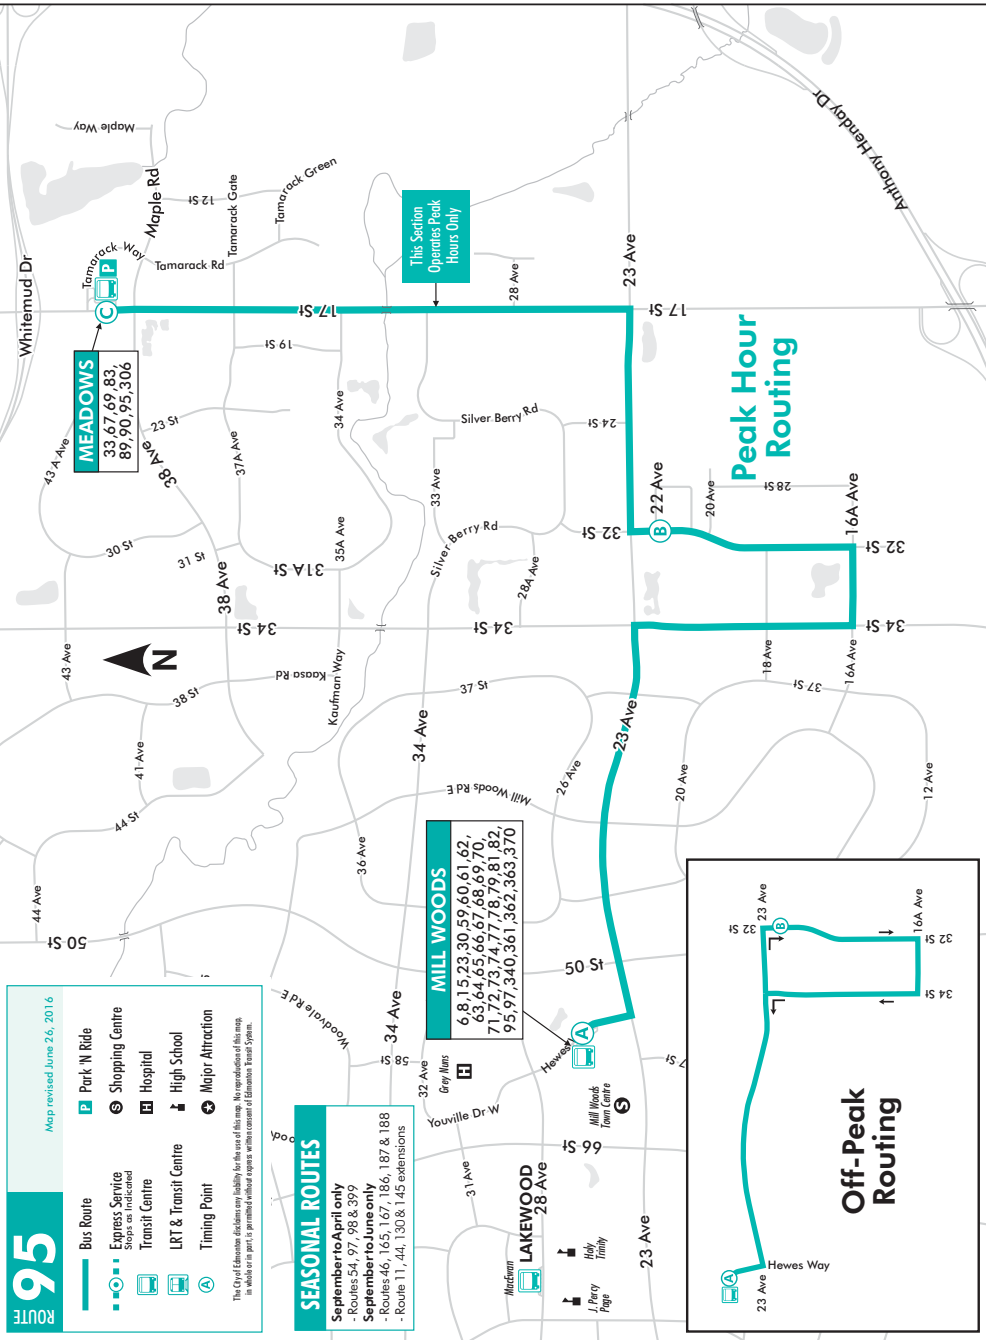

Peak Hour Routing