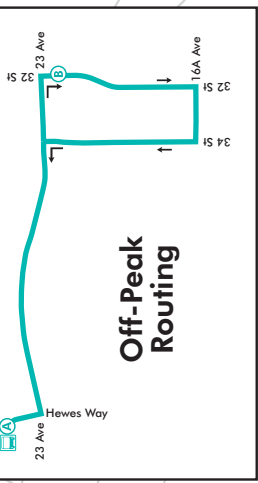

- Bus Route
- Park 'N Ride
- Shopping Centre
- Hospital
- LRT & Transit Centre
- High School
- Major Attraction
- Transit Centre
- Timing Point

SEASONAL ROUTES

MILL WOODS
6,8,15,23,30,59,60,61,62,
63,64,65,66,67,68,69,70,
71,72,73,74,77,78,79,81,82,
95,97,340,361,362,363,370

This Station Operates Peak Hours Only